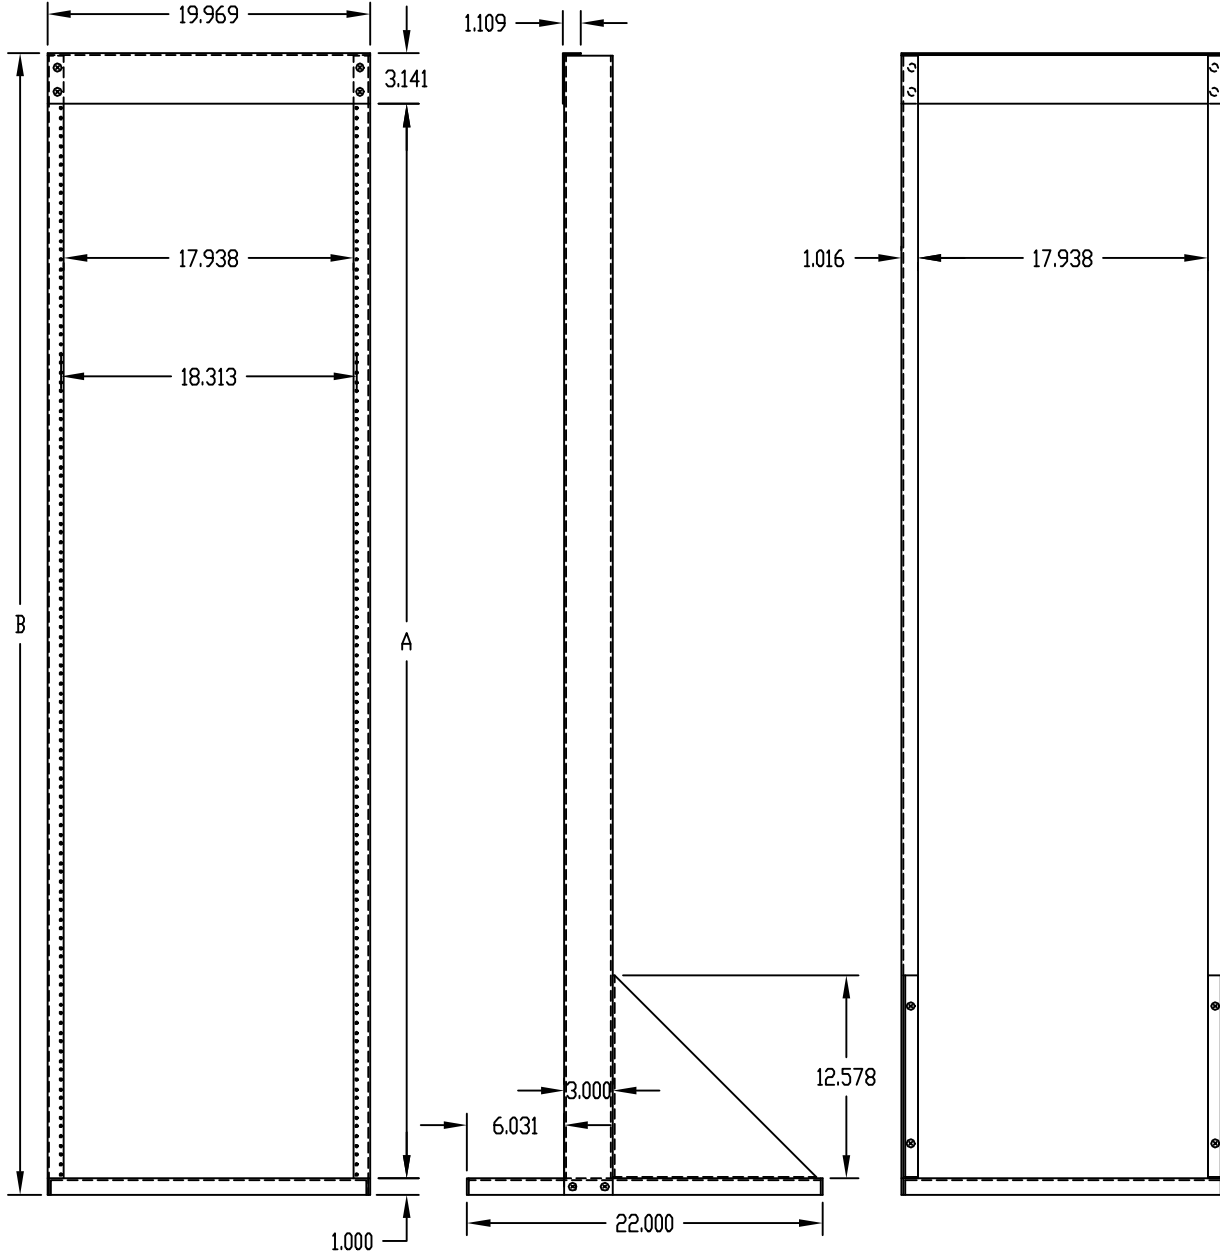

PART NAME

OPEN RELAY RACK

PART No.

RR-1263 TO RR-1366

MATERIAL: 12 GA. STEEL

FINISH: METALLIC GRAY OR BLACK TEXTURE

VERTICAL RAILS ARE TAPPED #10-32 ON E.I.A. UNIVERSAL SPACING, FRONT LEG ONLY.

BASE PIERCED FOR RC-7758 CASTERS.

UNIT SHIPPED UNASSEMBLED.

LOAD RATING: 650 LBS. MAX.

PART No.	A	B
RR-1263	31.500	35.625
RR-1264	66.500	70.625
RR-1363	36.750	40.875
RR-1364	71.750	75.875
RR-1366	77.000	81.125